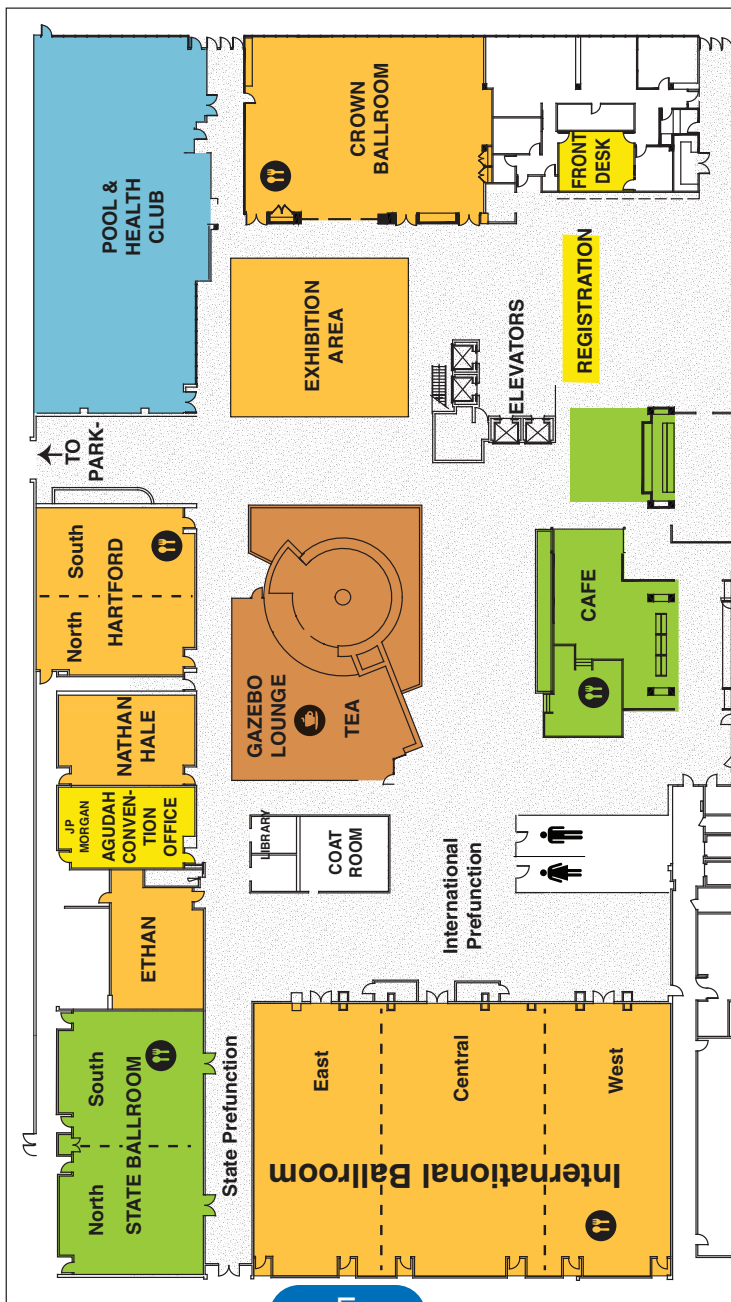

Times accurate at Stamford, Connecticut

from Myzmanim.com

Crowne Plaza Stamford Floor Plan

2nd Floor

Convention Schedule

Thursday Evening

- 4:00 PM **Check In and Registration**
FRONT DESK
-
- 4:00 PM **Tea Room / Hospitality Center Opens**
ATRIUM GAZEBO
-
- 4:25 PM **Mincha**
ATRIUM CONFERENCE #3 (2ND FL)
-
- 5:20 PM **Maariv**
*BALLROOM EAST PRE-FUNCTION AREA
AND ATRIUM CONFERENCE #3 (2ND FL)*
-
- 5:30 PM **Dinner**
VARIOUS DINING ROOMS