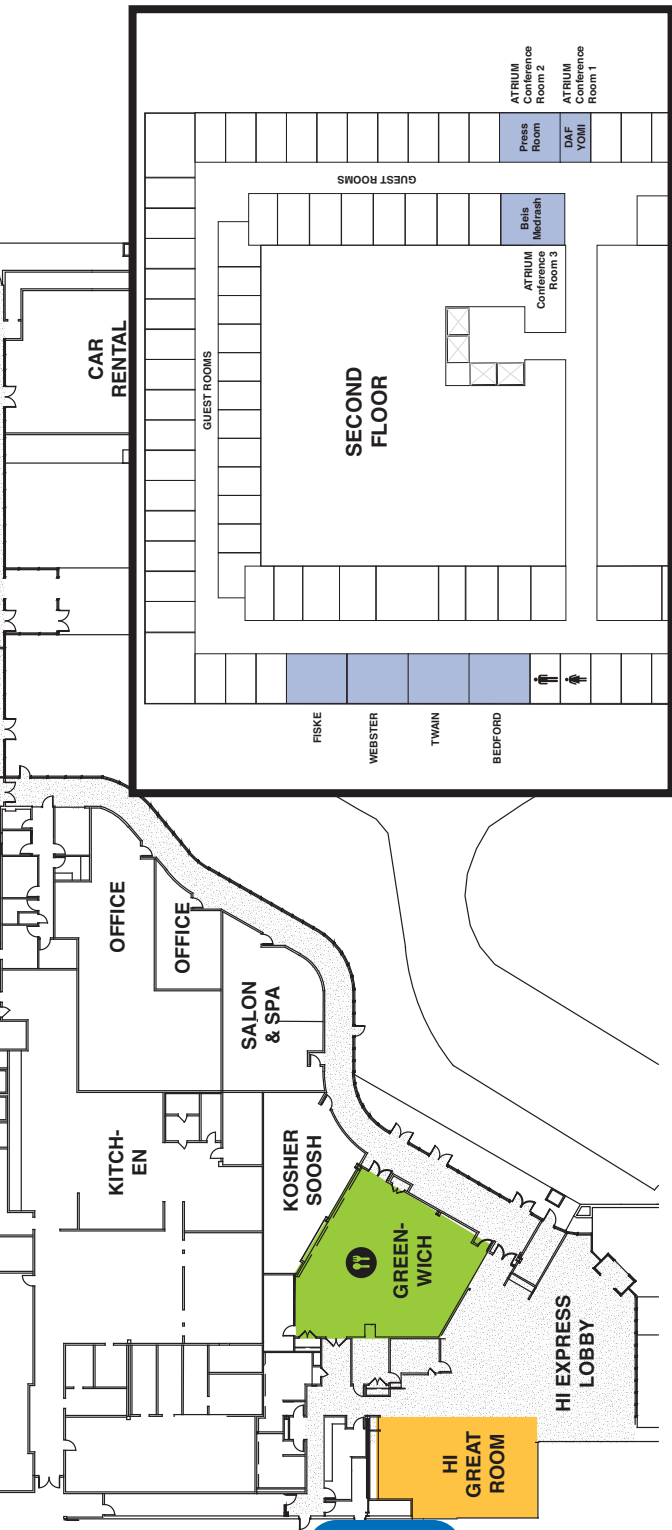

Times accurate at Stamford, Connecticut

from Myzmanim.com

Crowne Plaza Stamford Floor Plan

2nd Floor

Convention Schedule

Thursday Evening

- 4:00 PM **Check In and Registration**
FRONT DESK
-
- 4:00 PM **Tea Room / Hospitality Center Opens**
ATRIUM GAZEBO
-
- 4:25 PM **Mincha**
ATRIUM CONFERENCE #3 (2ND FL)
-
- 5:20 PM **Maariv**
*BALLROOM EAST PRE-FUNCTION AREA
AND ATRIUM CONFERENCE #3 (2ND FL)*
-
- 5:30 PM **Dinner**
VARIOUS DINING ROOMS